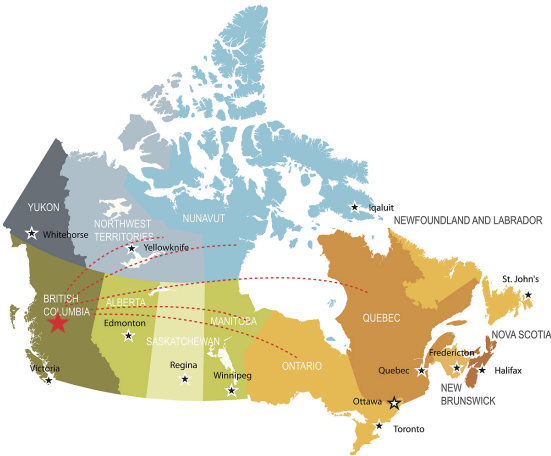

130+

Start Your Journey with BCW

Join Canada's Fastest Growing
Traffic Management Brand

*Our journey started in the West .
Join us as we expand across Canada .*

Franchise Opportunity Now Available
www.bcwtraffic.com
jack.liu@bcwtrafficmanagement.ca
Tel: 604-329-3618

Next Steps

Let's Get Started

“

*Our journey started in the West .
Join us as we expand across Canda.*

”

Becoming a BCW franchisee starts with a simple conversation. If you believe in leadership, safety, and community impact, and you're ready to build a business with purpose, we'd love to speak with you.